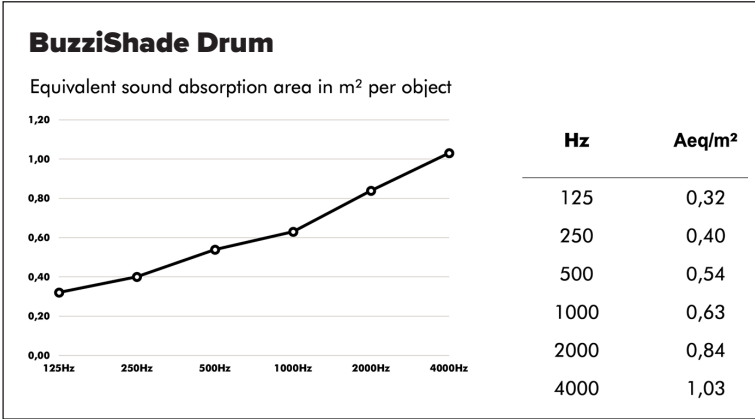

3 x Multi-Kore LED Pendant

Kore LED Ambient - Large Acoustic BUZZI DRUM