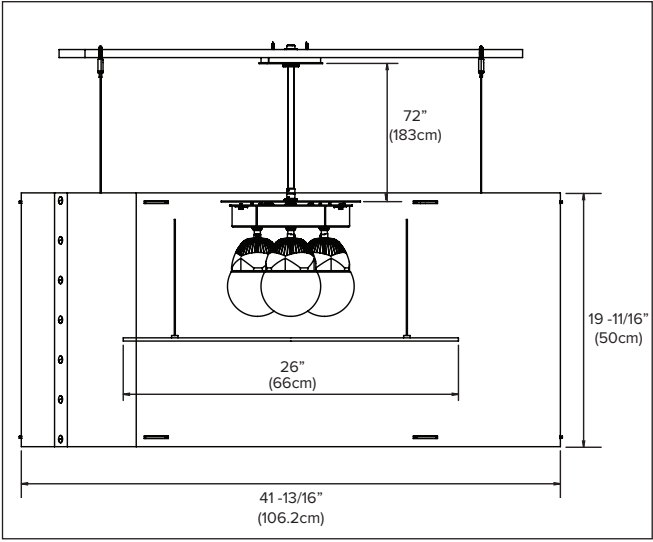

Elevation View
 3 Multi-Kore Pendant, LED Ambient Quadrant Heat Sinks, Flat Canopy with Integral Driver Hub, Stem, Large Acoustic BUZZI DRUM.

Kore Ambient Pendant - Sloped Ceiling Canopy (SCC); Elevation (left) and Section (right) views.