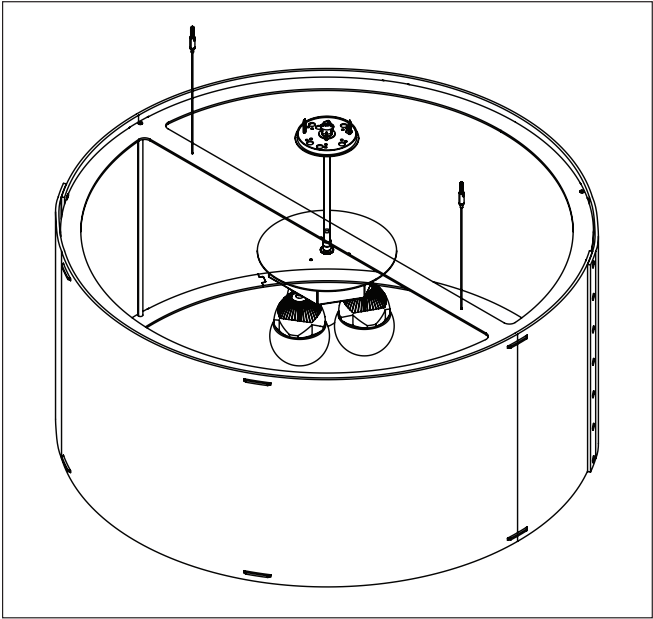

NEW

BUZZI Drum IP20
Large Acoustic Shade
3MKA LED Pendant

3 x Multi-Kore LED Pendant

Catalog Example: MKA-P-3-KAQP-SPG-AL-C-IDH-ALS/SSSAC-LED-120/277V-DHO-DM-0-10V-AS-DRUM-L-BFSG

Notes:
¹ Select one.
² Tegan LED Pendant and the Drum Shade are not structurally attached.
³ Drum Pendant Stem Extension ASSY is 12' - 0" maximum. Contact Factory for longer lengths.

Elevation View
 3 Multi-Kore Pendant, LED Ambient Quadrant Heat Sinks, Flat Canopy with Integral Driver Hub, Stem, Large Acoustic BUZZI DRUM.

Kore Ambient Pendant - Sloped Ceiling Canopy (SCC); Elevation (left) and Section (right) views.