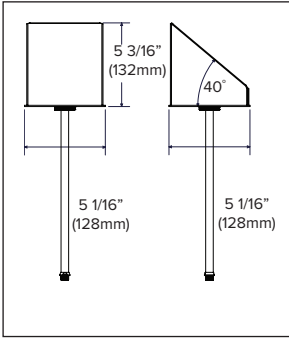

Kore Ambient Pendant - Sloped Ceiling Canopy (SCC); Elevation (left) and Section (right) views.