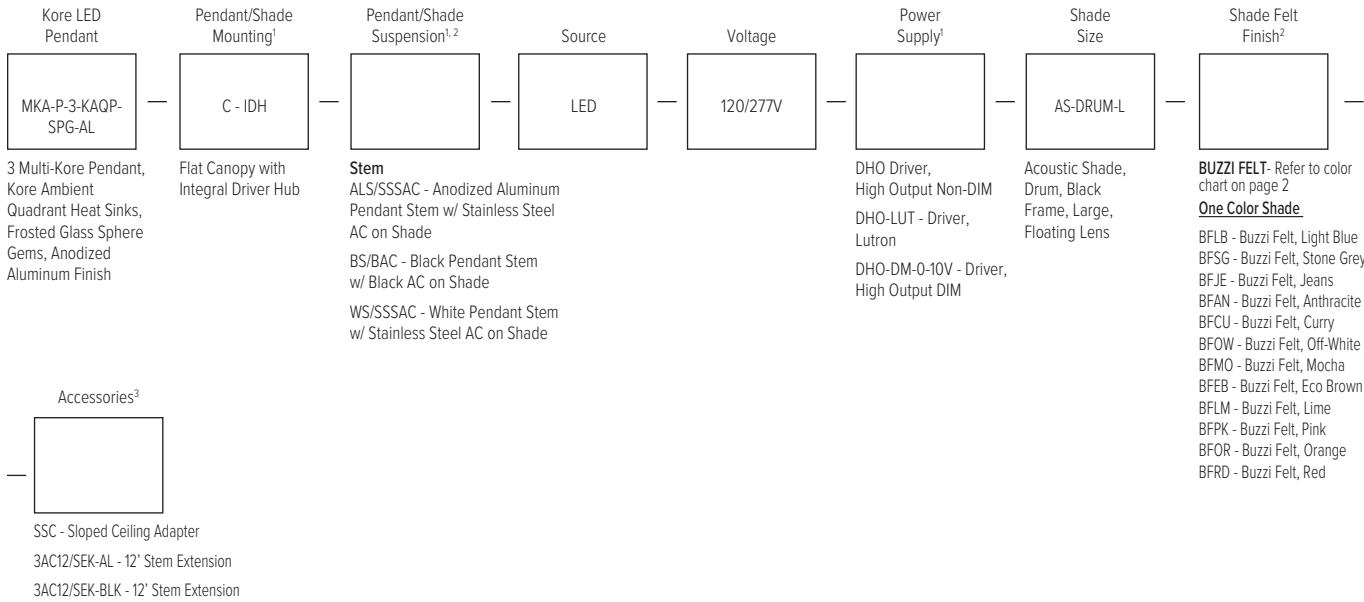

NEW

BUZZI Drum IP20
Large Acoustic Shade
3MKA LED Pendant

3 x Multi-Kore LED Pendant

Catalog Example: MKA-P-3-KAQP-SPG-AL-C-IDH-ALS/SSSAC-LED-120/277V-DHO-DM-0-10V-AS-DRUM-L-BFSG

Notes:
¹ Select one.
² Tegan LED Pendant and the Drum Shade are not structurally attached.
³ Drum Pendant Stem Extension ASSY is 12' - 0" maximum. Contact Factory for longer lengths.